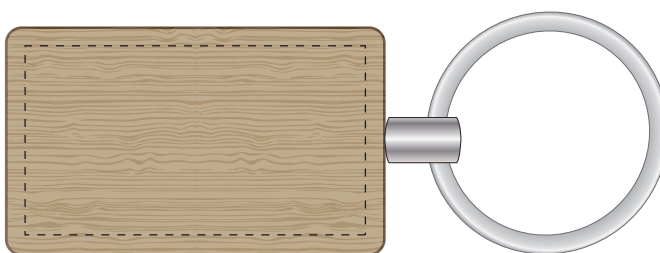

Your Ref:

Quantity:

Product Code: ZM0015

Our Ref:

Version: 1

Product Colour: NATURAL

PRINTING CONCERNS:**PRODUCT INFO: DUE TO THE NATURE OF THE PRODUCT THE PRINT POSITION MAY VARY BY 2 - 3 MM**

We stock this item in the following colours

PANTONE REFERENCE(S)

● Engraving

ARTWORK SCALE 100%

ARTWORK SCALE 100%

Max print area: 45mm x 25mm

Product Image for visualisation
- colours may vary**The dashed line is to demonstrate print area and will not appear on your printed item****PLEASE NOTE:**